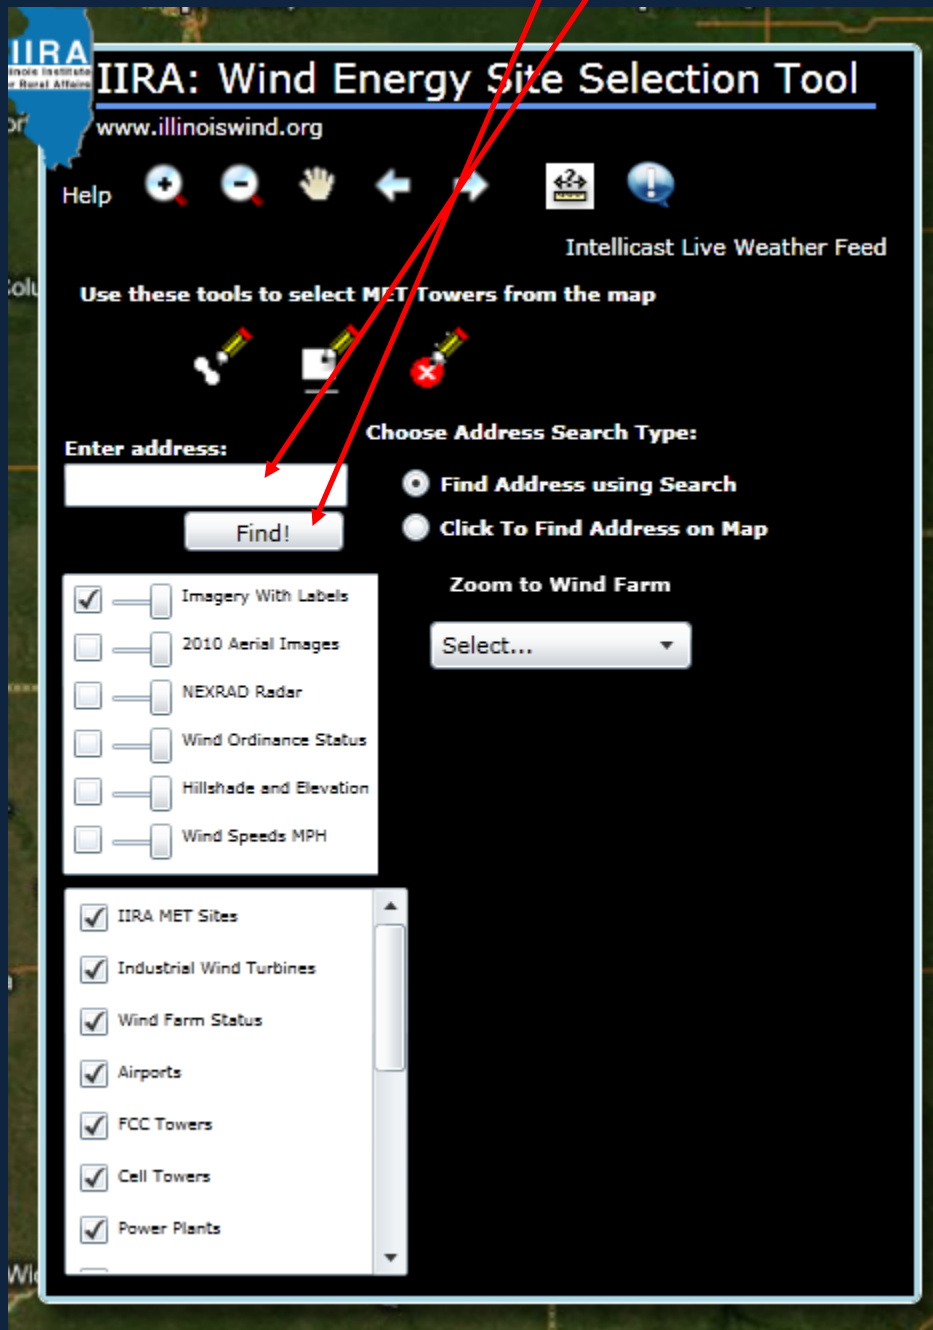

# Using the WSST to display Addresses on the Map:

On the Main Menu Screen Type in an Address in this box

Acceptable Input: 340 Jamestown Rd, Macomb IL

Once you've typed in the address click "Find"

The Map will automatically zoom you to your address match

You also have the ability to “Reverse Geo-Code”. Click on the “Click To Find Address on Map” Radio Button

Once this Radio button has been activated click on the map and the application will return the address