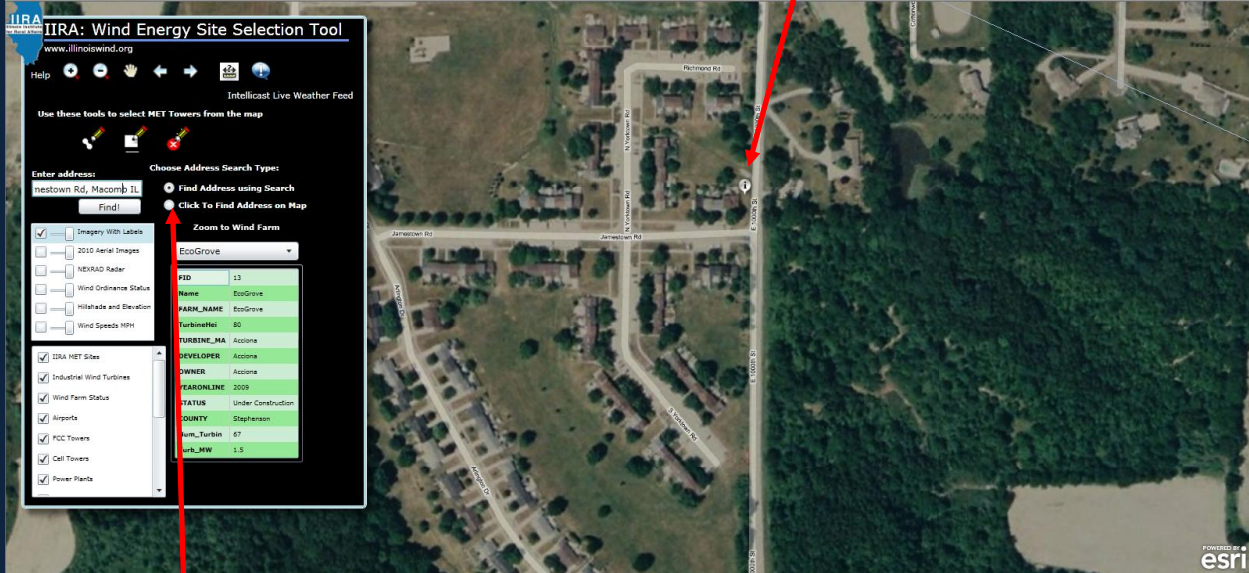

# Using the WSST to display Addresses on the Map:

On the Main Menu Screen Type in an Address in this box

Acceptable Input: 340 Jamestown Rd, Macomb IL

Once you've typed in the address click "Find"

The Map will automatically zoom you to your address match

You also have the ability to “Reverse Geo-Code”. Click on the “Click To Find Address on Map” Radio Button

Once this Radio button has been activated click on the map and the application will return the address