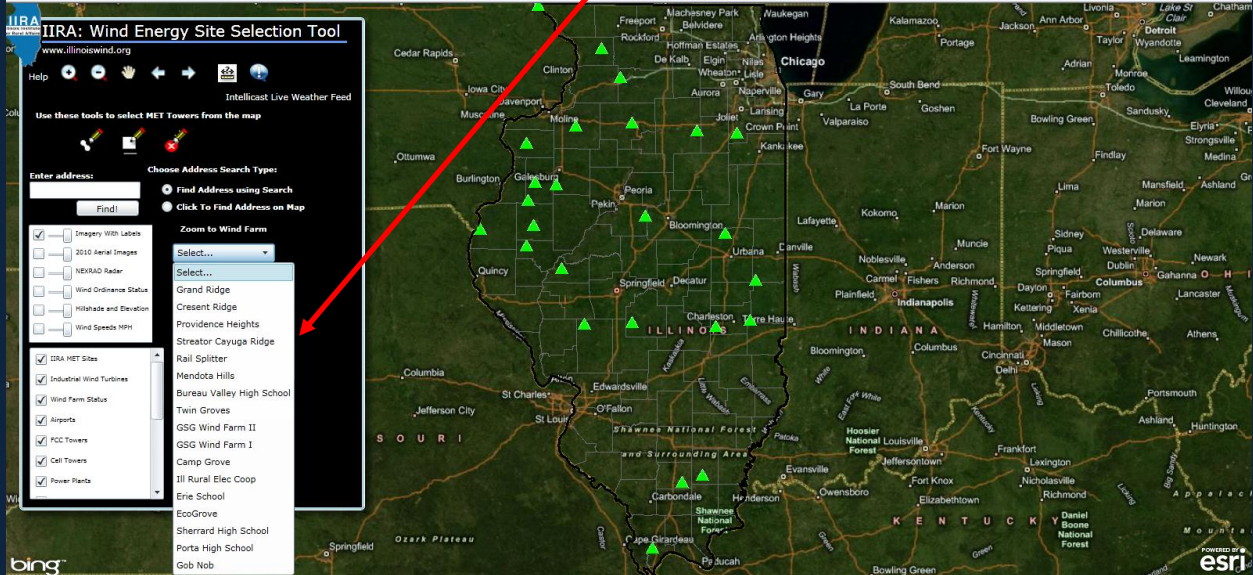

Using the WSST to zoom to a Wind Farm on the Map:

On the Main Menu Screen Type Click the “Zoom To Wind Farm” Tool

Once activated a list of Wind Farms will appear

Choose a Wind Farm and the map will zoom your directly to the Wind Farm and Display Information about the Wind Farm in this box