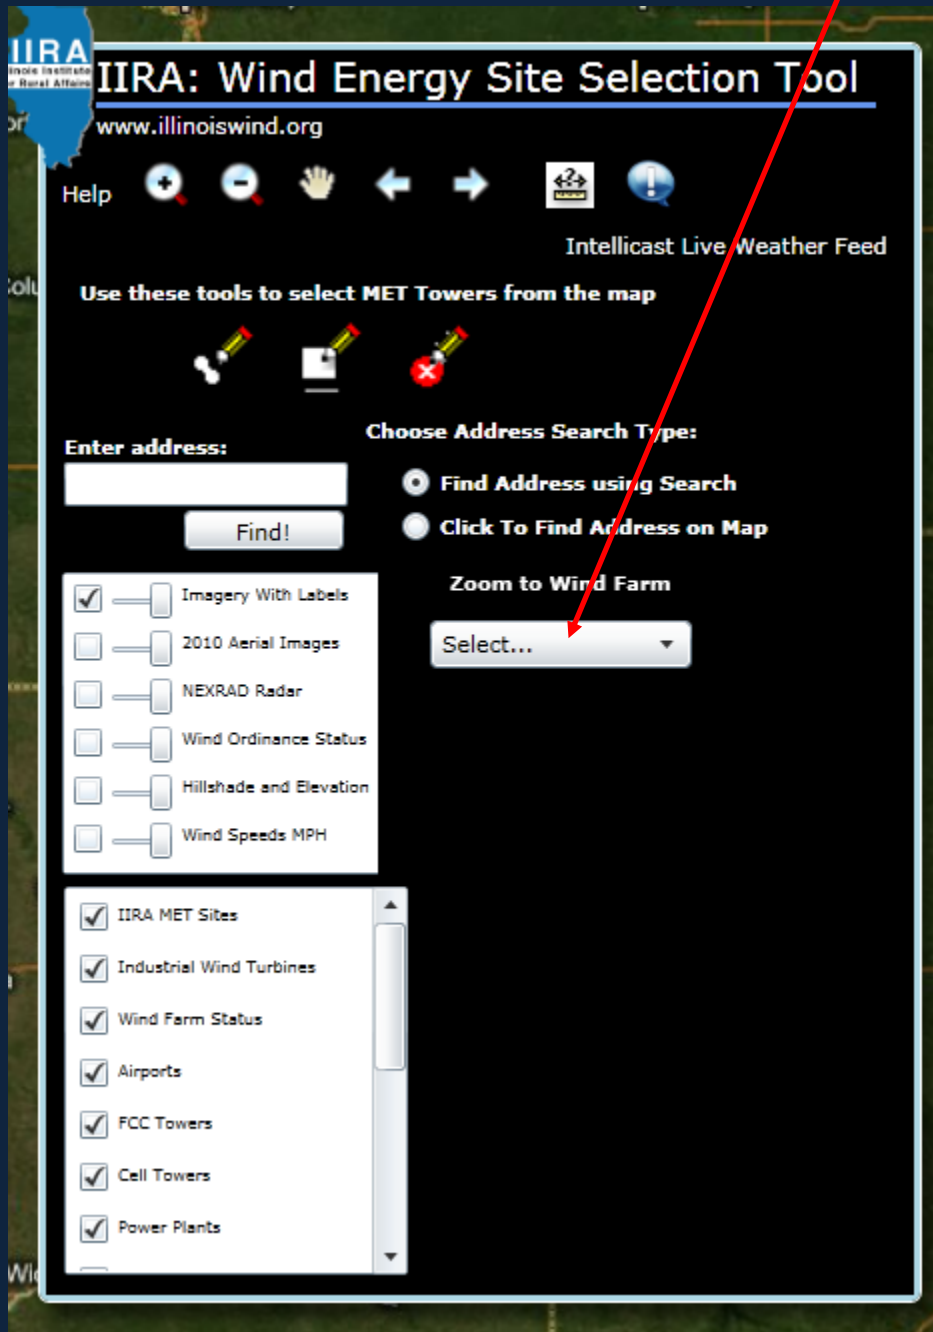

Using the WSST to zoom to a Wind Farm on the Map:

On the Main Menu Screen Type Click the “Zoom To Wind Farm” Tool

Once activated a list of Wind Farms will appear

Choose a Wind Farm and the map will zoom your directly to the Wind Farm and Display Information about the Wind Farm in this box